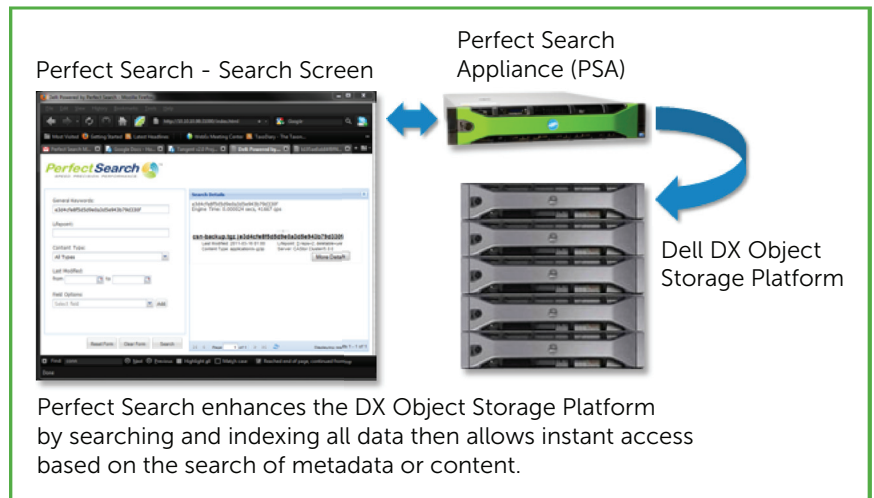

Are you concerned about your organization wasting time and money searching for data? The Perfect Search Appliance (PSA) seamlessly integrates with the Dell™ DX Object Storage Platform, helping you find your files and data stored on the DX Object Storage Platform with speed, precision and relevance. The DX Object Storage Platform and the PSA solution is designed to offer you an effective solution for indexing and finding the information you need when you need it—faster, more precisely, and cost-effectively than practically any other search solution.

Instant access to data

How do you access and discover all of your data which is stored on the DX Object Storage Platform? Finding information within 3TB of disk space can be difficult, no matter what you are searching for. Having no index creates an even greater challenge for you. Imagine how hard it could be when you are searching 12TB, 24TB or even 48TB. The PSA has the ability to look through the entire DX Object Storage Platform and give near-instant access to any of your files or objects within the object store. Perfect Search indexes the data, keeps track of the locators for each piece of your data, and then, when a search is complete, it provides hits as to where the query was found, enabling you to click through to the document. As a foundational storage tier, the DX Object Storage Platform provides access to your unstructured data for multiple applications, securing data in one place for risk and cost management and enhancing your discovery and decision-making capabilities. Scale at your own pace with the DX Object Storage Platform, ensuring a perfect balance between capacity and throughput thanks to a flexible, peer-scaling architecture.